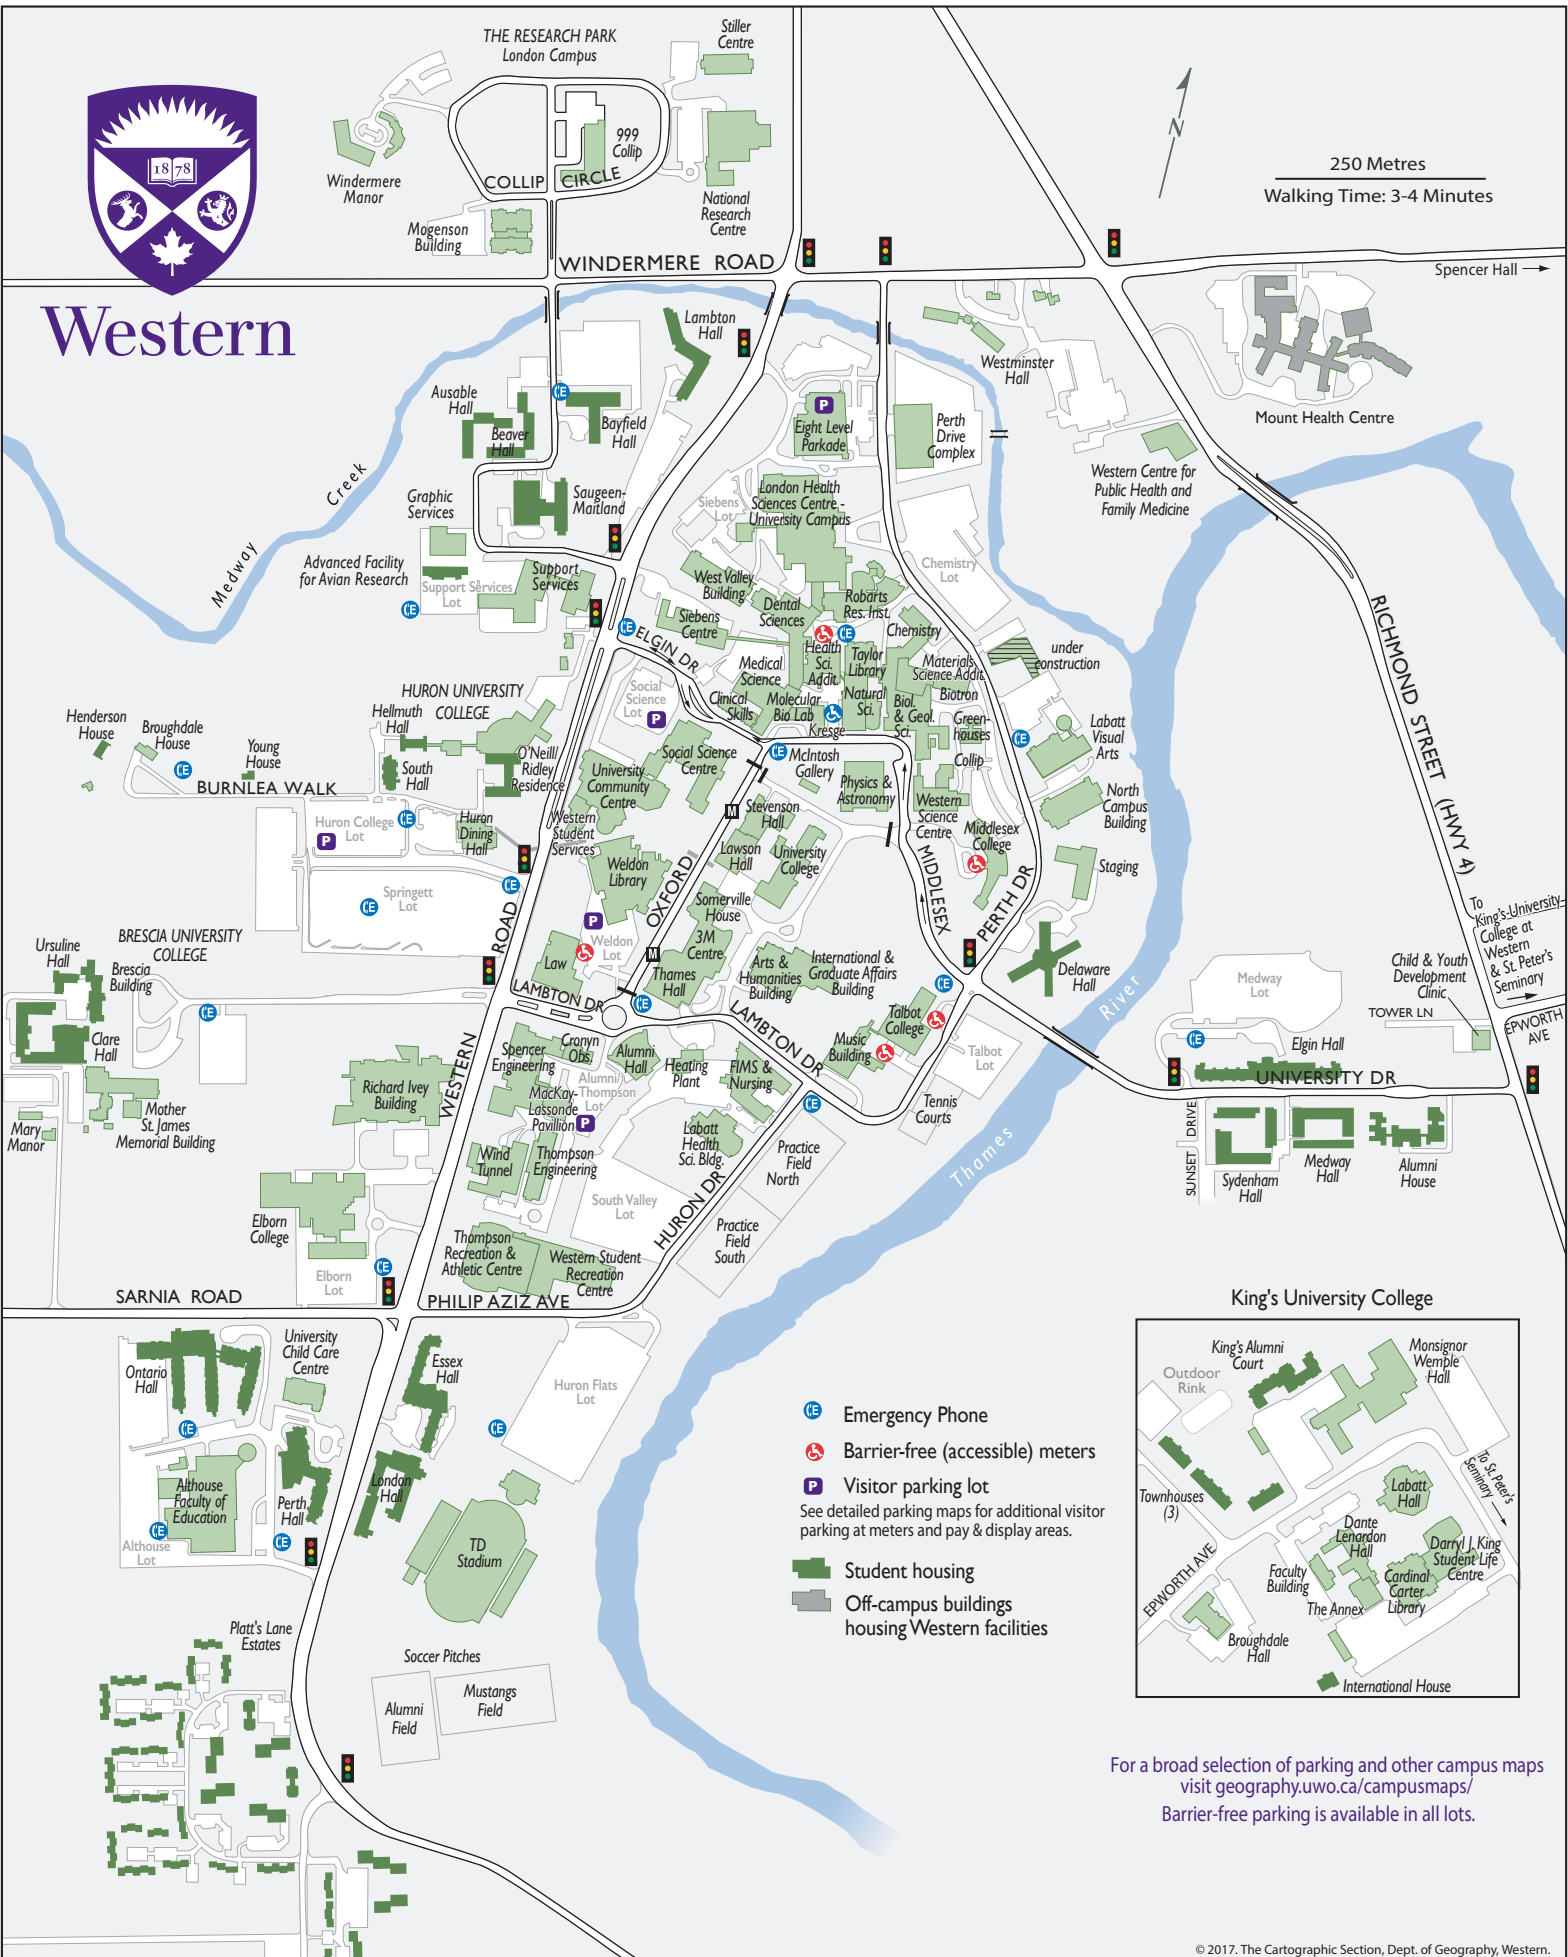

Western

For a broad selection of parking and other campus maps visit geography.uwo.ca/campusmaps/
Barrier-free parking is available in all lots.