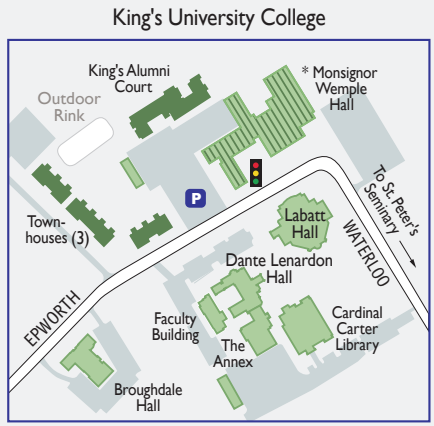

## Welcome to Western

-  Welcome Centre booths are attended Monday - Friday
  -  Outdoor map
  -  Parking lot
  -  Visitor parking lot
- See detailed parking maps for additional visitor parking at meters and pay & display areas.
-  Student housing
  -  Off-campus buildings housing Western facilities

\* Portions of the 2nd and 3rd floors of the Monsignor Wemple Hall are student residences.

For a broad selection of parking and other campus maps visit [geography.uwo.ca/campusmaps/](http://geography.uwo.ca/campusmaps/)  
Barrier-free parking is available in all lots.