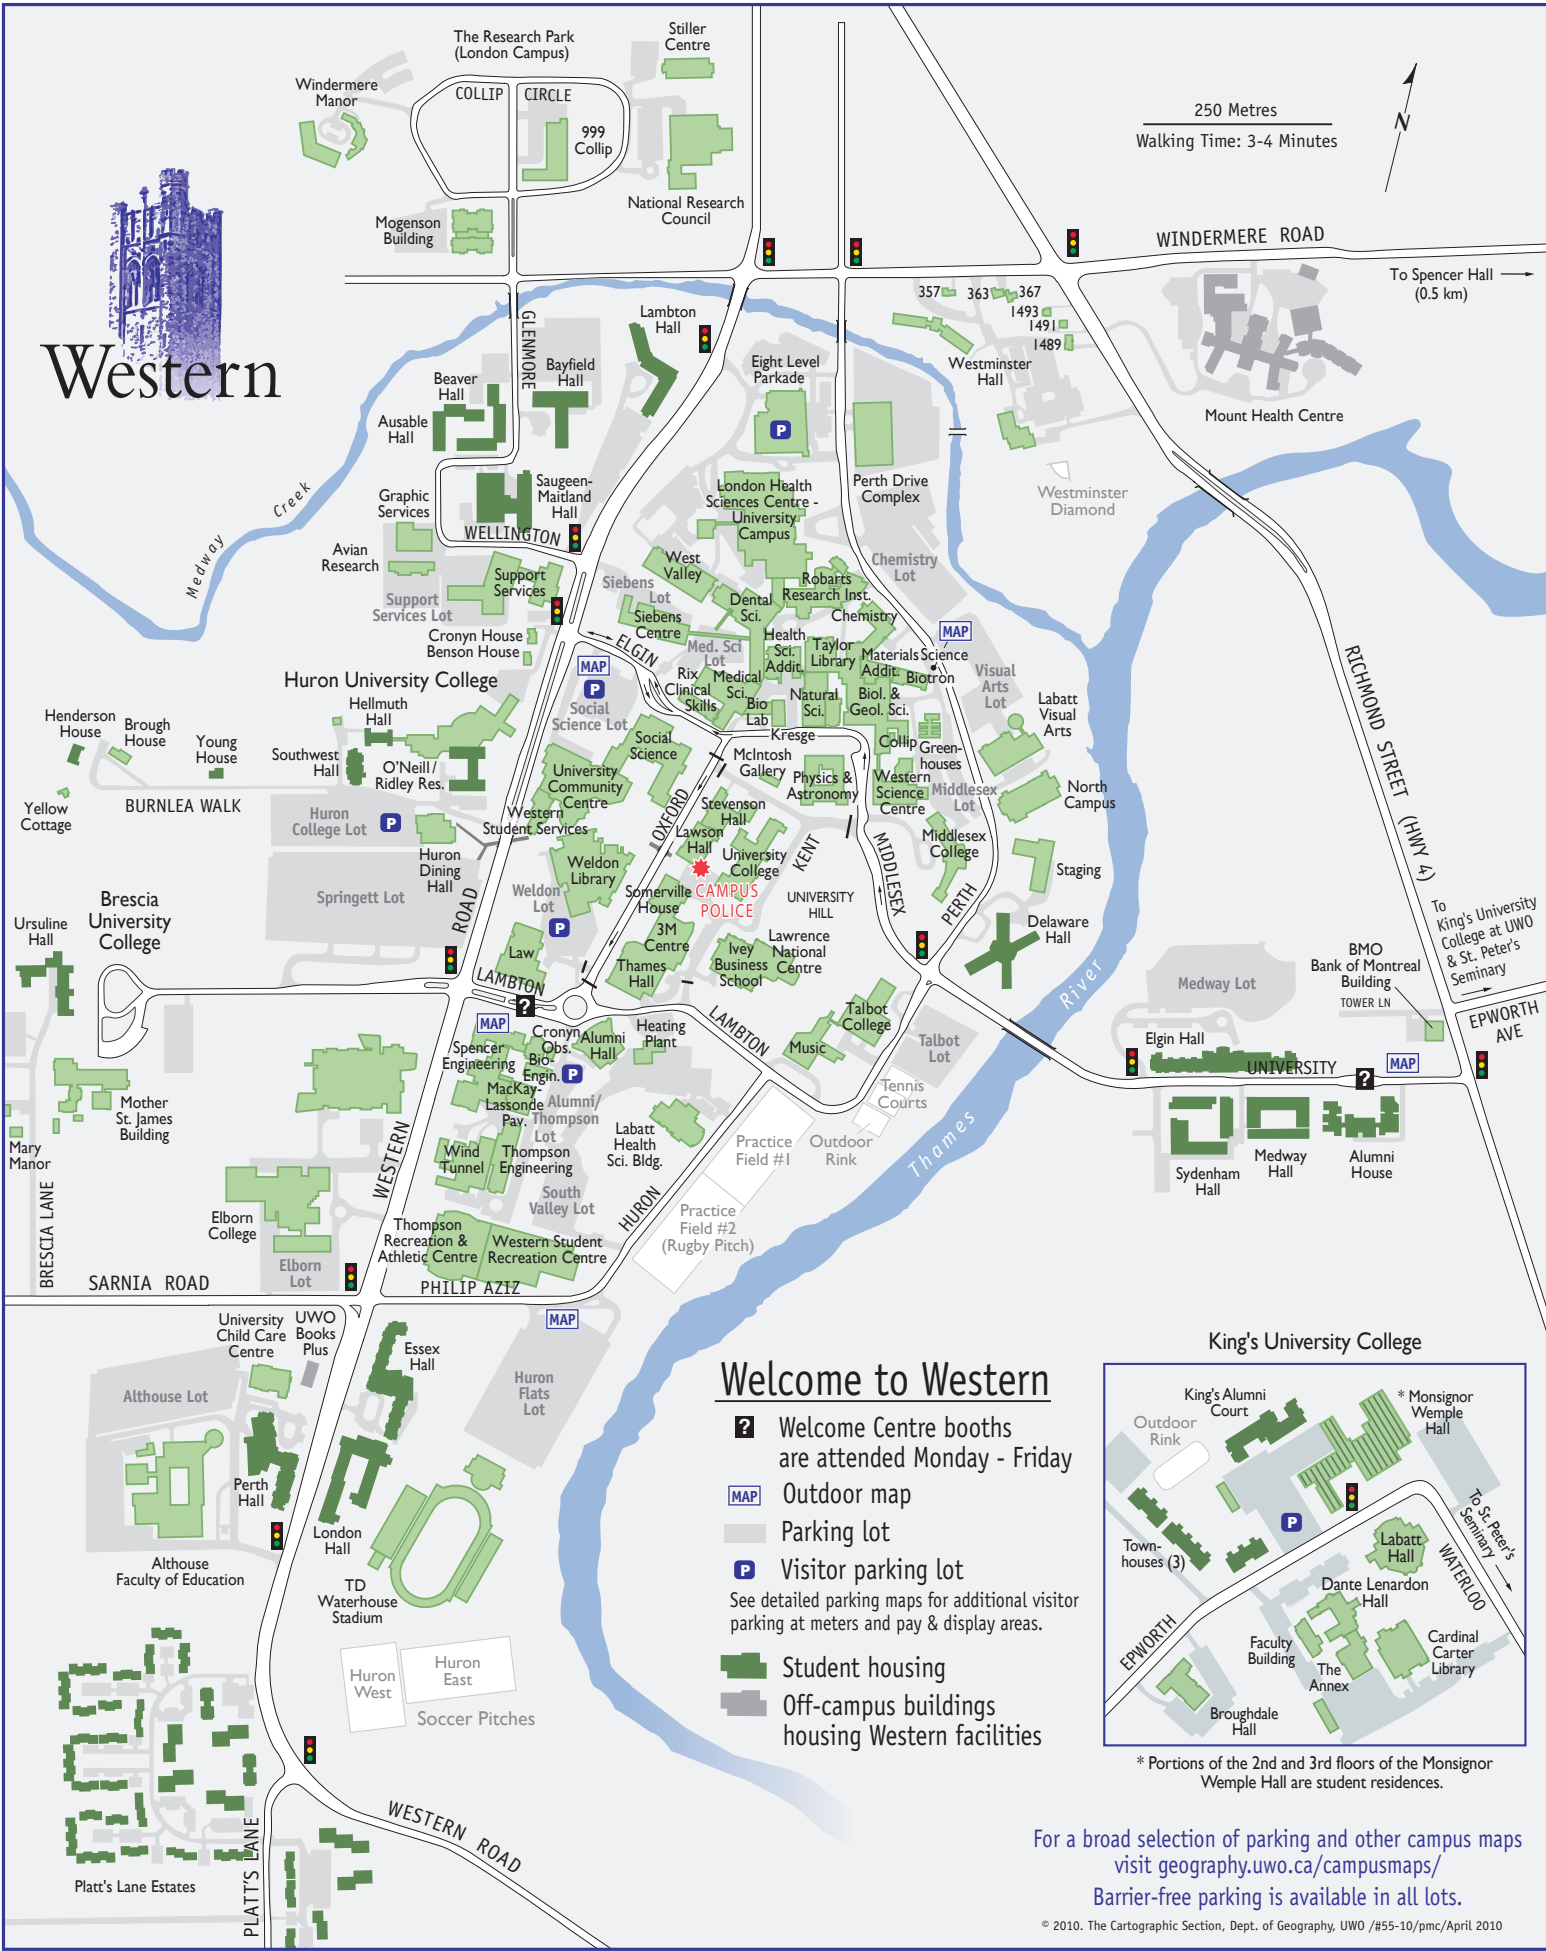

# Western

## Welcome to Western

-  Welcome Centre booths are attended Monday - Friday
  -  Outdoor map
  -  Parking lot
  -  Visitor parking lot
- See detailed parking maps for additional visitor parking at meters and pay & display areas.
-  Student housing
  -  Off-campus buildings housing Western facilities

\* Portions of the 2nd and 3rd floors of the Monsignor Wemple Hall are student residences.

For a broad selection of parking and other campus maps visit [geography.uwo.ca/campusmaps/](http://geography.uwo.ca/campusmaps/)  
Barrier-free parking is available in all lots.